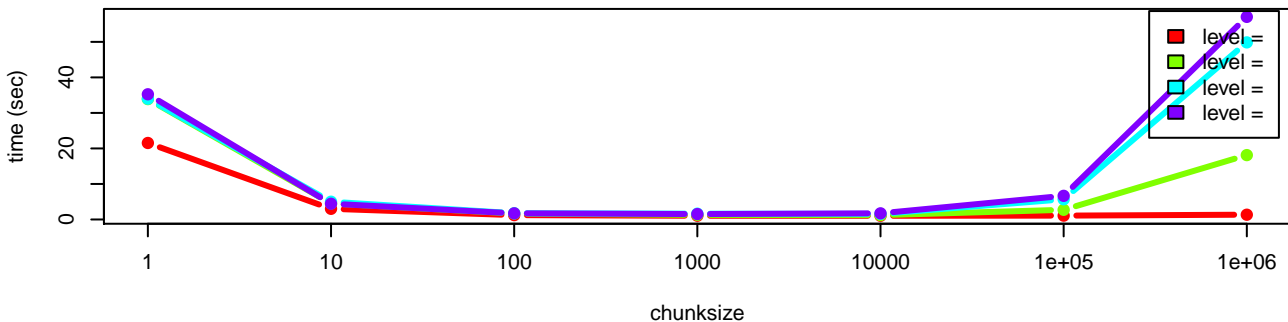

writing time

reading time

file size