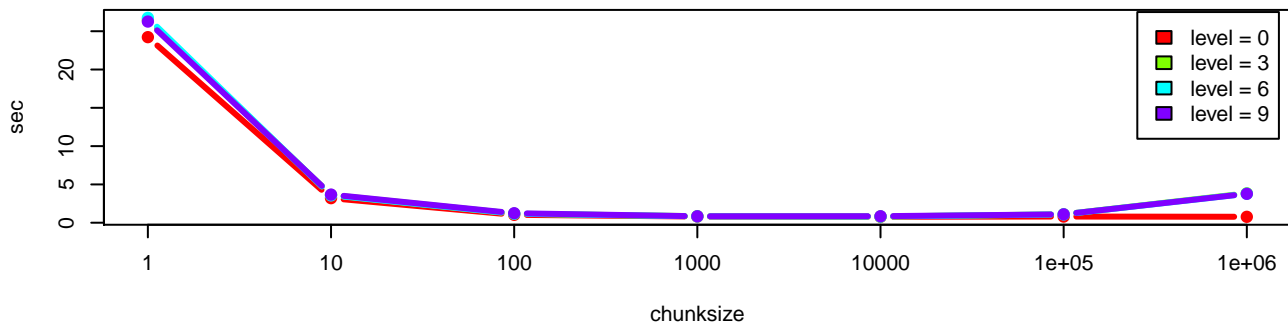

writing time

reading time

file size