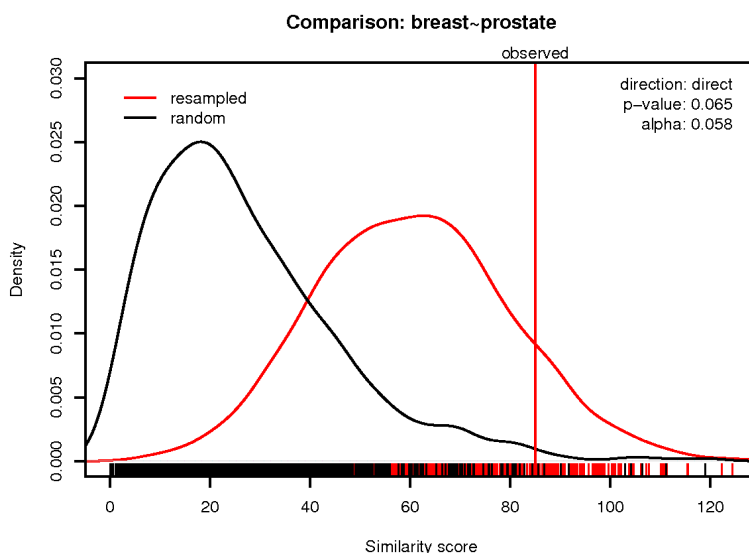

**Figure 3.1:** `plot(x,"pauc")`: Option "pauc" selects the plot of pAUC-scores, based on which the optimal  $\alpha$  is chosen. The pAUC-score measure the separability between the two distributions of observed and random similarity scores. The similarity scores depend on  $\alpha$  and thus  $\alpha$  is chosen where the pAUC-scores are maximal. The optimal  $\alpha$  is marked by a vertical line.