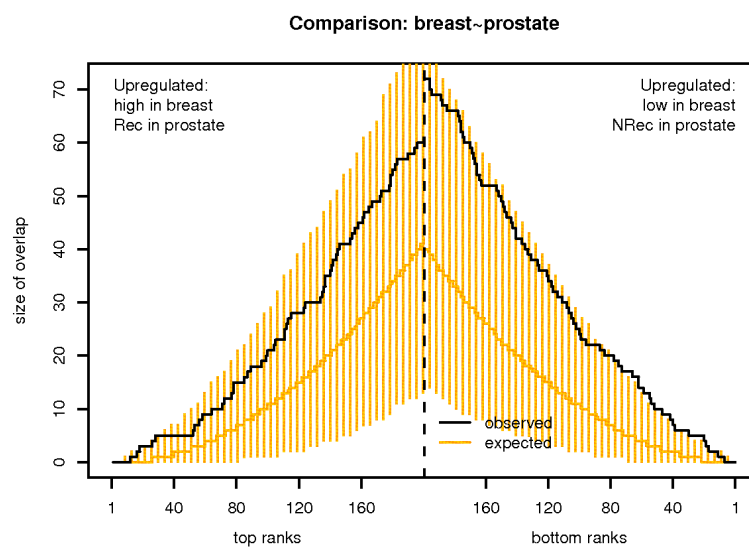

Figure 3.3: `plot(x, "overlap")`: Displayed are the numbers of overlapping genes in the two gene lists. The overlap size is drawn as a step function over the respective ranks. Top ranks correspond to up-regulated and bottom ranks to down-regulated genes. In addition, the expected overlap and 95% confidence intervals derived empirically from the subsampling are shown.