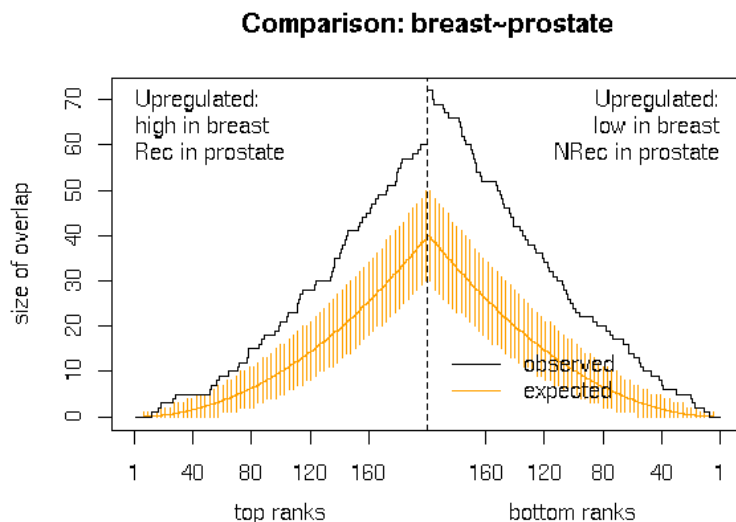

Figure 3.3: `plot(x, "overlap")`: Displayed are the numbers of overlapping genes in the two gene lists. The overlap size is drawn as a step function over the respective ranks. Top ranks correspond to up-regulated and bottom ranks to down-regulated genes. In addition, the expected overlap and 95% confidence intervals derived from a hypergeometric distribution are shown.