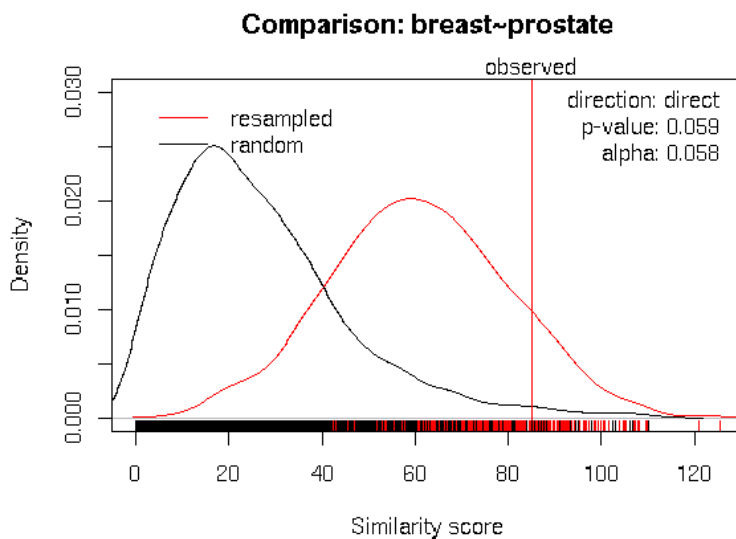

Figure 3.2: `plot(x, "scores")`: Shown are kernel density estimates of the two score distributions underlying the pAUC-score for optimal α . The red curve corresponds to simulated observed scores and the black curve to simulated random scores. The vertical red line denotes the actually observed similarity score. The bottom rugs mark the simulated values. The two distributions got the highest pAUC-score of separability and thus provide the best signal-to-noise separation.