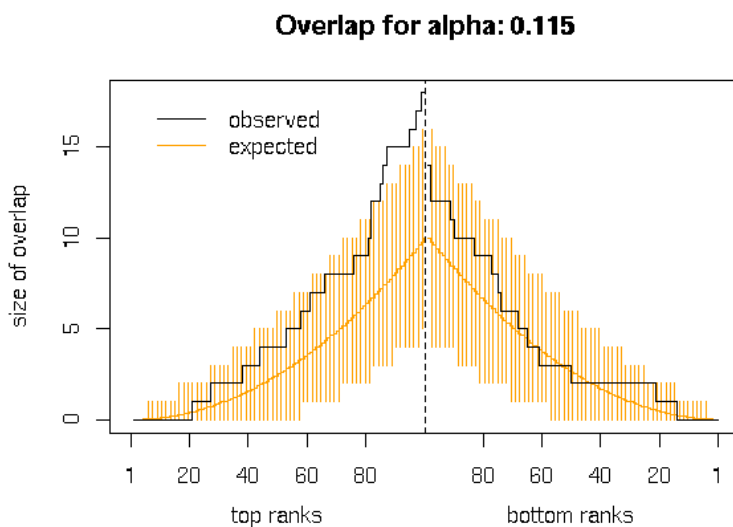

Note that we have two results per α : the similarity score for the comparison of the originally ordered lists and the reversed score for the comparison of one original to one reversed list. Function `getOverlap` chooses the direction with the higher similarity score. In our example above, the direct comparison is clearly the right choice. Following the example, we set the